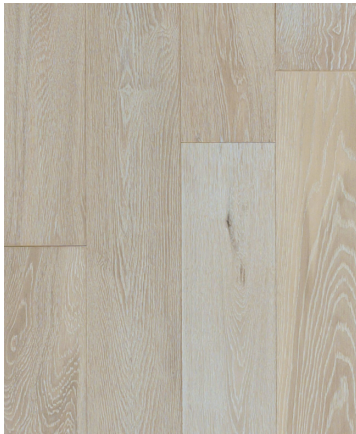

MODERN Craftsman

COLLECTION

STUDIO LINE

Specifications:

Species:	European Oak
Style:	Wire Brushed
Grade:	Character Grade
Finish:	UV Cured Urethane
Construction:	Multi-Ply Engineered
Face Veneer:	2 mm
Dimensions:	T: 7/16" W: 6" RL up to 59"
Packing:	27.5 sqft / Carton
Installation:	Glue Down, Staple Down, Nail
Warranty:	50 year residential surface finish warranty 3 year commercial surface finish warranty Lifetime structural integrity warranty